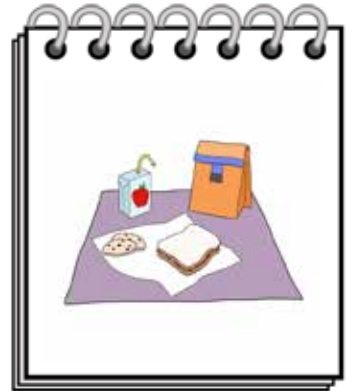

Object Function Pairs - Scenes: Set 5 - Page 1

Tina

sits

in the chair in the livingroom.

Circle the **chair**:

Object Function Pairs - Scenes: Set 5 - Page 2

Tina

brings

a cookie

with her lunch.

Circle the **cookies**:

Object Function Pairs - Scenes: Set 5 - Page 3

Tina

stands

behind the sofa with pillows.

Circle the **sofa**:

Object Function Pairs - Scenes: Set 5 - Page 4

Tina

eats

the pizza

on the plate.

Circle the **pizza**: