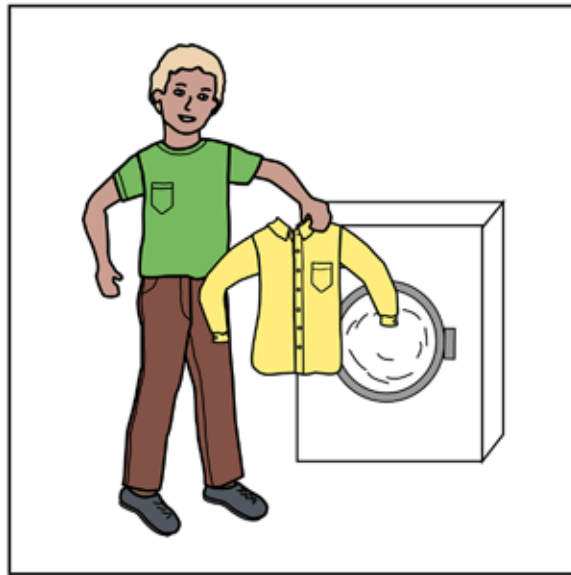

Object Function Pairs - Scenes: Set 4 - Page 1

Rockee

pulls

the wagon down the sidewalk.

Circle the **wagon**:

Object Function Pairs - Scenes: Set 4 - Page 2

Rockee

dries

the shirt

in the dryer.

Circle the **shirt**:

Object Function Pairs - Scenes: Set 4 - Page 3

Rockee

rides

the bus

to school.

Circle the **bus**:

Object Function Pairs - Scenes: Set 4 - Page 4

Rockee

takes

the sock

out of the drawer.

Circle the **sock**: